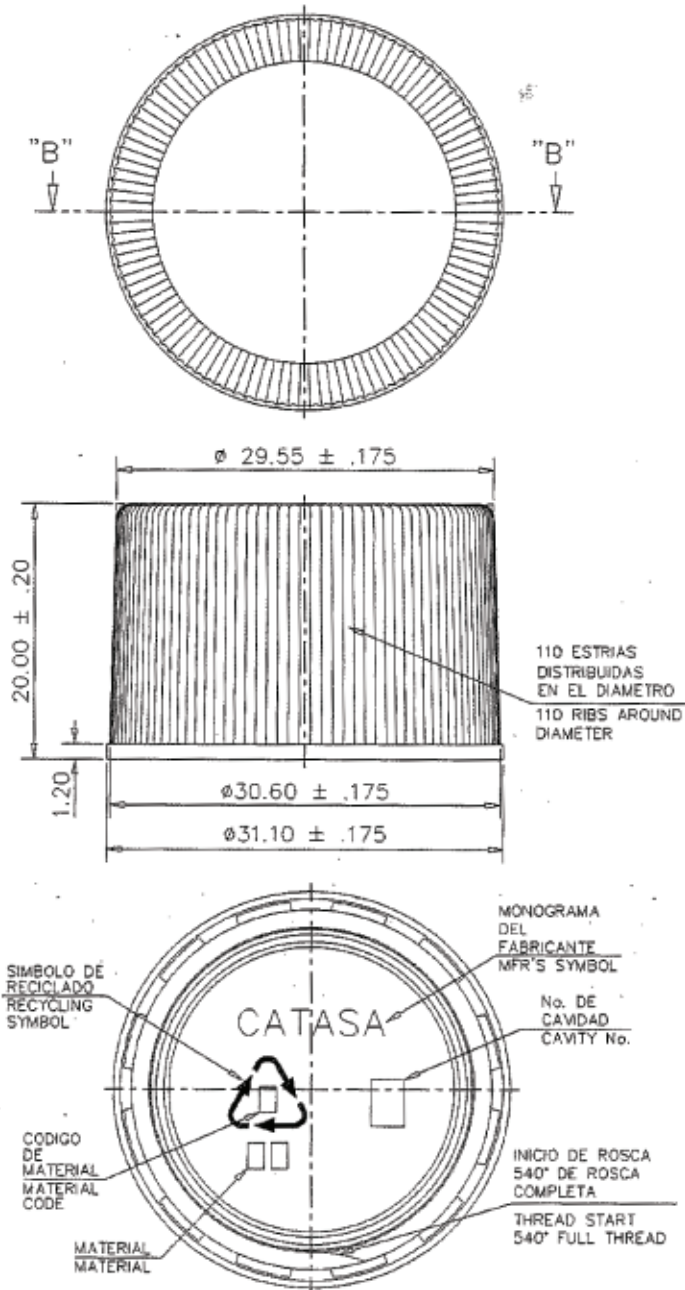

# 101761

28-410 White PP Continous Thread Closure with Foam Liner  
K.G. International - sales@kgint.com - +1 305 499-9816

SECCION "B-B"  
SECTION "B-B"