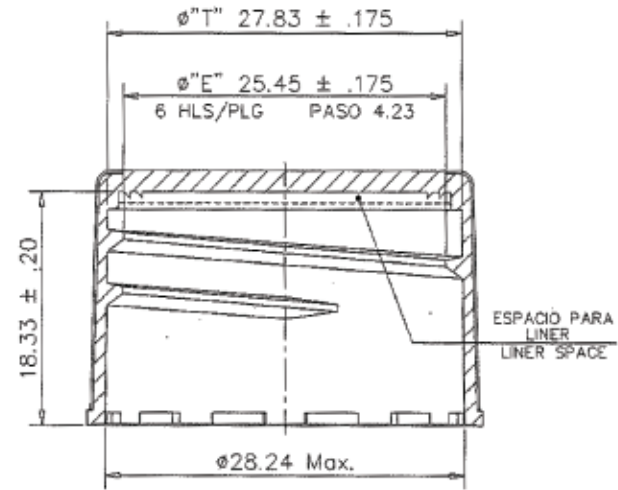

# 101761

28-410 White PP Continous Thread Closure with Foam Liner  
K.G. International - sales@kgint.com - +1 305 499-9816

SECCION "B-B"  
SECTION "B-B"